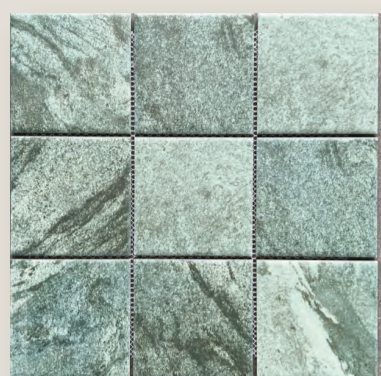

Fiji Green

97x97mm / piece
300x300mm / sheet